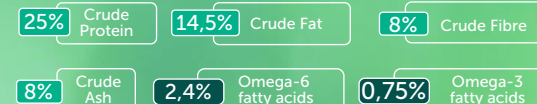

CONSTITUENTES ANALÍTICOS

24h SUGGEST FEEDING GUIDE

BODY WEIGHT OF ANIMAL	PHYSICAL ACTIVITY		
	< 1h / day	1-3h / day	3-6h / day
5 kg	95 g	110 g	150 g
10 kg	160 g	185 g	255 g
25 kg	410 g	480 g	505 g
45 kg	500 g	575 g	785 g

INSTRUCTIONS FOR USE

Consult the feeding guide. Adapt the daily amount according to the animal's body condition. Always ensure fresh drinking water is available. Store at room temperature in a cool, dry place, away from sunlight. Keep the package tightly closed between each use and protected from possible pests.

Portuguese Manufacturer

Manufacturer by:
petMaxi
FEEDING HAPPINESS

insetos.happyonepremium.pt